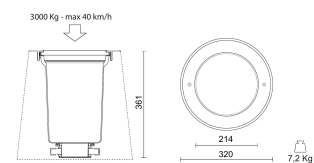

Achille 320 LED 36W 3000K CRI85

Design: Studio Tecnico Ivela

IP 67 IK 10

Product Code	Color
146300	Stainless steel

General specifications

Product type	Outdoor recessed
Mounting type	Ground - recessed
Mounting location	Ground
Indoor/Outdoor light	Outdoor
Description	Recessed uplight, flush with the ground, suitable for vehicles and pedestrian traffic. It is designed with materials that preserve it from the aggression of oxidizing agents, IP67. The optics are symmetrical, adjustable +/- 15°. A range of professional optics are available as accessories, to get different beam angles. Recessed housing to be ordered separately.
Applications	Monuments , Gardens , Façades

Lighting specifications

i Stated L.O.R. and delivered lumens values are related to standard beam angle versions

Lamp description	LED 5300lm 36W 3000K CRI85
Nominal lumens on thermal regime (lm)	5300
LOR	85
Delivered lumen (lm)	4121
System wattage (W)	40,2
Watt source (W)	36
Color temperature (K)	3000
CRI	CRI 85
Lamp type	COB LED
Average lamp life (h)	L80B10 50.000
Photobiological risk group	RG1

Physical specifications

Body	Housing and recessed housing in high-resistant thermoplastic material
Optic device	Mirror metallized technopolymer
Mechanical load (kg)	3000
Gasket	Silicone
Safety glass	Tempered outer glass 15mm, inner glass 4mm
Screws	Stainless steel
Frame	Stainless steel

Electrical specifications

Driver availability	Included
Driver mounting	Integrated
Voltage (V)	220/240
Frequency (Hz)	50/60
Cable gland	M20X1,5 in nickel-plated brass

Optical specifications

Light distribution	Symmetric
Emission	Direct
Aiming	Tilttable
Light beam	25°

Power tolerance ± 5% - Luminous flux tolerance ± 5% - Measurement uncertainty ± 10% - Ta: 25°C